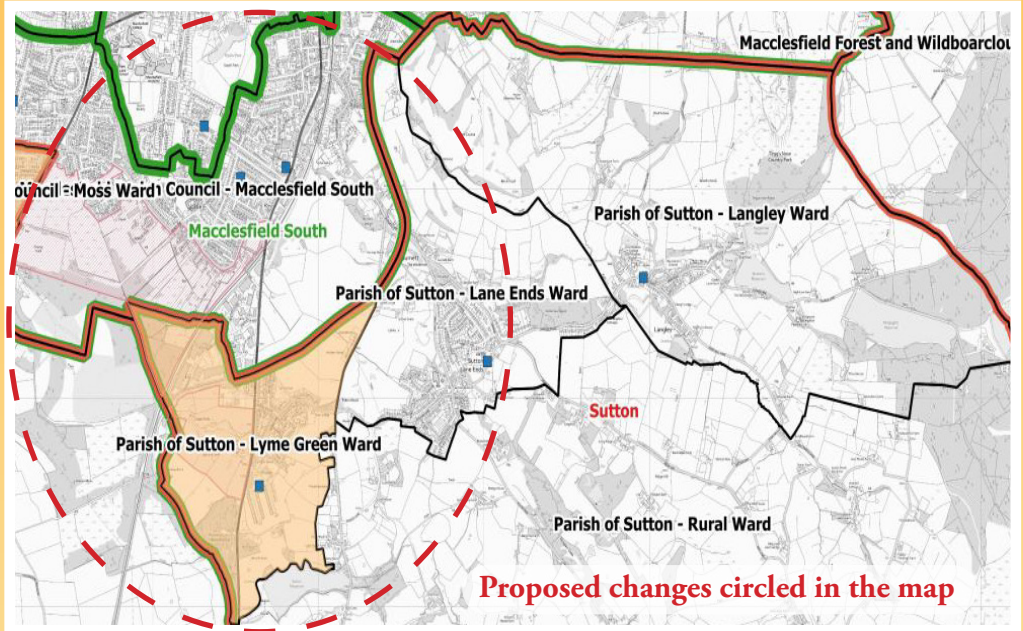

NOW IS YOUR CHANCE TO VOICE YOUR THOUGHTS!

Cheshire East are completing a **Public Consultation** Running **6th September to 28th November 2021**
The proposal opts to change the Lyme Green Ward boundaries.
This will mean that Lyme Green Ward will join Macclesfield Town Council and be part of the Macclesfield South.

How will this impact Lyme Green Ward

- Council Tax may change to match Macclesfield band rates.
- No funds will be available from Sutton Parish Council impacting community events such as Christmas and Christmas Tree management leading to a loss of community spirit.
- Loss of local councillors that represents Lyme Green.
- Changes to allocation of assets such as allotments, bus shelter and defibrillator.
- Identity of Lyme Green could be lost as it joins Macclesfield South and extension to the Moss Ward.
- Allocation of money spent on Lyme Green will come from a larger pot of money spread across the whole of Macclesfield.